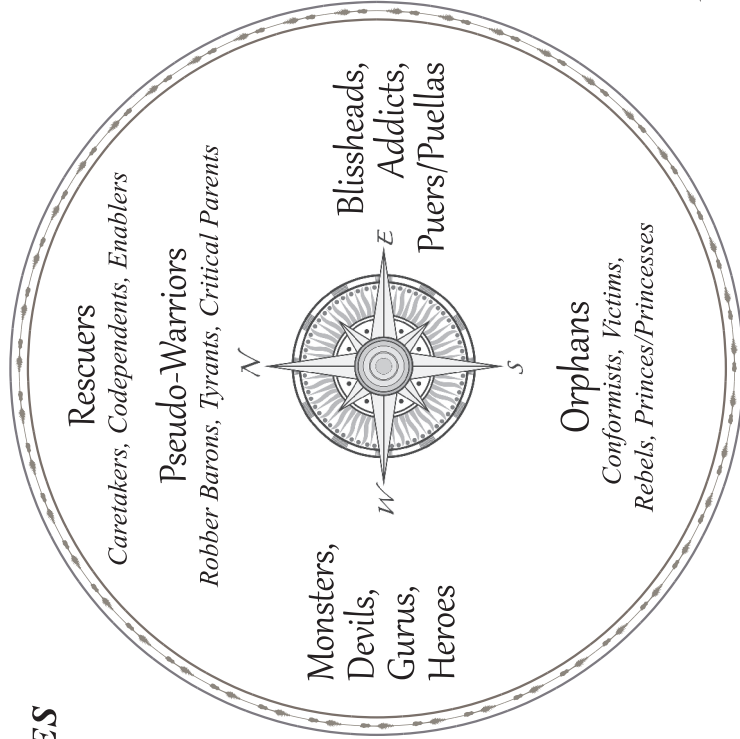

MAP 2: INTERPERSONAL VIEW OF THE SELF AND SUBPERSONALITIES

(how others see us)

Elder, Leader, Teacher, Manifester,
Activist, Parent, Mentor,
Healer, Empath, King/Queen

Magician,
Wanderer,
Psychoomp,
Soul Guide

Innocent,
Sage,
Sacred Fool,
Trickster

KEY:

OUTER CIRCLE =
the four facets of the Self (our wholeness)

INNER CIRCLE =
the subpersonalities (our woundedness)

Wild Man (Green Man),
Wild Woman (Artemis)